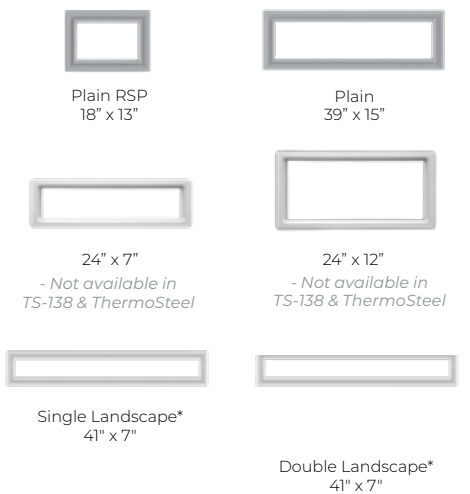

WINDOWS*

**ThermoGuard only
White & Black frames only
Plain, Satin & Double Dark glass only*

**Contact your dealer for custom window options.